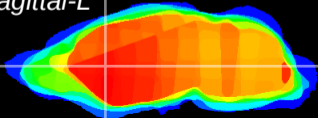

Coronal

Sagittal-R

Sagittal-L

ViBrisM: CX01364
Horizontal

CPU medial