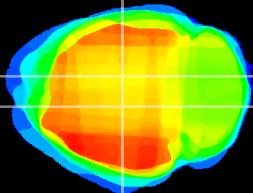

Coronal

Sagittal-R

Sagittal-L

ViBrism: CX01365
Horizontal

DG