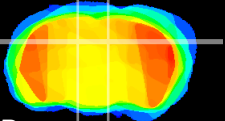

Coronal

Sagittal-R

Sagittal-L

ViBrism: CX01365
Horizontal

DG