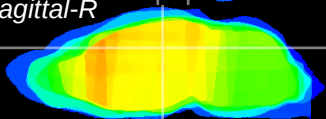

Coronal

Sagittal-R

Sagittal-L

ViBrism: CX01365
Horizontal

DG