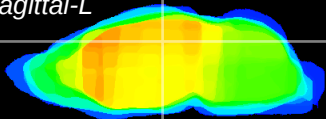

Coronal

Sagittal-R

Sagittal-L

ViBrism: CX01365
Horizontal

DG