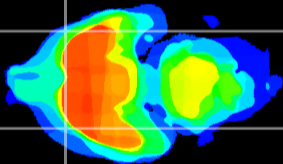

Coronal

Sagittal-R

Sagittal-L

ViBrism: CX01374
Horizontal

Pir