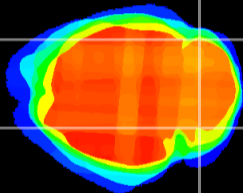

Coronal

Sagittal-R

Sagittal-L

ViBrism: CX01380
Horizontal

Cb lobe