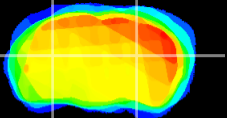

Coronal

Sagittal-R

Sagittal-L

ViBrism: CX01381
Horizontal

LG