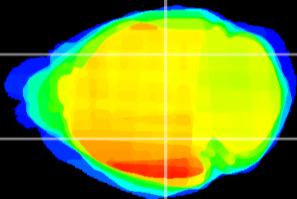

Coronal

Sagittal-R

Sagittal-L

ViBrism: CX01381
Horizontal

LG