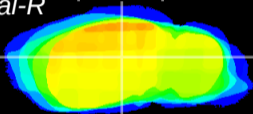

Coronal

Sagittal-R

Sagittal-L

ViBrism: CX01381
Horizontal

LG