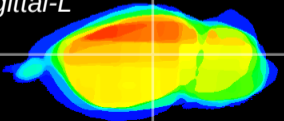

Coronal

Sagittal-R

Sagittal-L

ViBrism: CX01381
Horizontal

LG