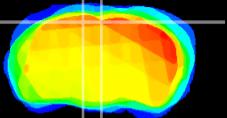

Coronal

Sagittal-R

Sagittal-L

ViBrism: CX01381
Horizontal

RS