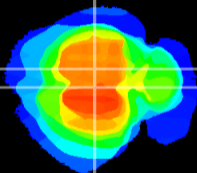

Coronal

Sagittal-R

Sagittal-L

ViBrism: CX01381
Horizontal

RS