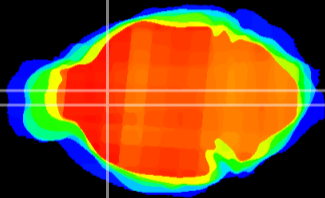

Coronal

Sagittal-R

Sagittal-L

ViBrism: CX01386
Horizontal

LS