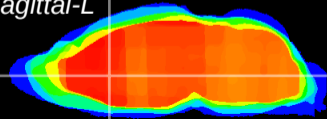

Coronal

Sagittal-R

Sagittal-L

ViBrism: CX01386
Horizontal

LS