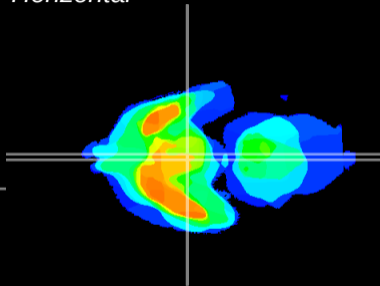

Coronal

Sagittal-R

Sagittal-L

ViBrism: CX01387
Horizontal

Arc