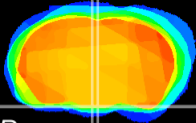

Coronal

Sagittal-R

Sagittal-L

ViBrism: CX01387
Horizontal

Arc