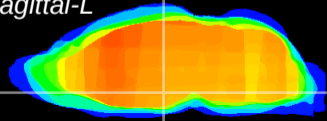

Coronal

Sagittal-R

Sagittal-L

ViBrism: CX01389
Horizontal

DM