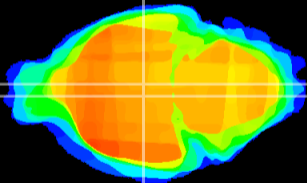

Coronal

Sagittal-R

Sagittal-L

ViBrism: CX01389
Horizontal

DM