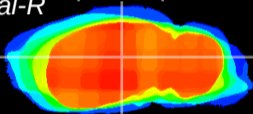

Coronal

Sagittal-R

Sagittal-L

ViBrism: CX01397
Horizontal

LG