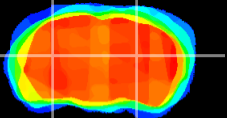

Coronal

Sagittal-R

Sagittal-L

ViBrism: CX01397
Horizontal

LG