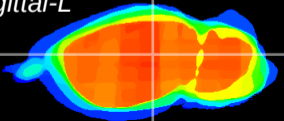

Coronal

Sagittal-R

Sagittal-L

ViBrism: CX01397
Horizontal

LG