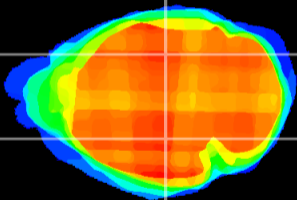

Coronal

Sagittal-R

Sagittal-L

ViBrism: CX01397
Horizontal

LG