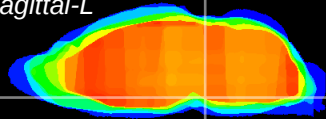

Coronal

Sagittal-R

Sagittal-L

ViBrism: CX01400
Horizontal

Pn