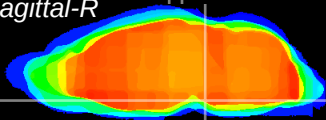

Coronal

Sagittal-R

Sagittal-L

ViBrism: CX01400
Horizontal

Pn