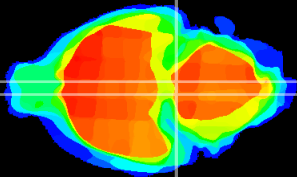

Coronal

Sagittal-R

Sagittal-L

ViBrism: CX01400
Horizontal

Pn