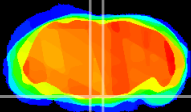

Coronal

Sagittal-R

Sagittal-L

ViBrism: CX01400
Horizontal

Pn