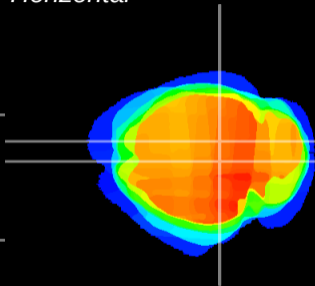

Coronal

Sagittal-R

Sagittal-L

ViBrism: CX01405
Horizontal

SC