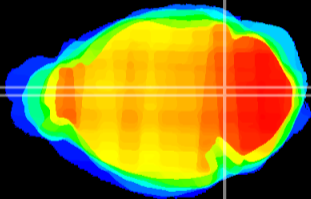

Coronal

Sagittal-R

Sagittal-L

ViBrism: CX01409
Horizontal

Tg