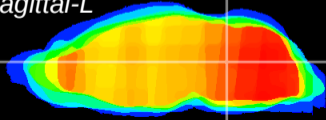

Coronal

Sagittal-R

Sagittal-L

ViBrism: CX01409
Horizontal

Tg