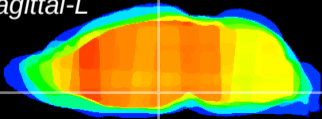

Coronal

Sagittal-R

Sagittal-L

ViBrism: CX01415
Horizontal

DM