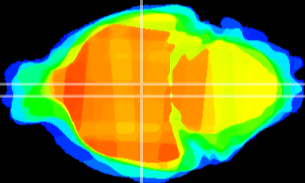

Coronal

Sagittal-R

Sagittal-L

ViBrism: CX01415
Horizontal

DM