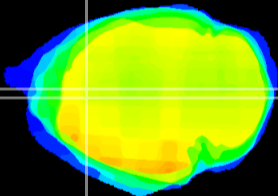

Coronal

Sagittal-R

Sagittal-L

ViBrism: CX01417
Horizontal

Cx cingulate