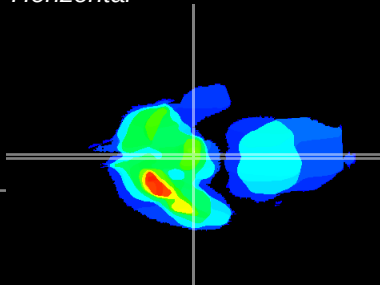

Coronal

Sagittal-R

Sagittal-L

ViBrism: CX01419
Horizontal

ME