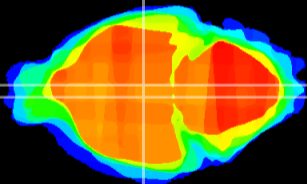

Coronal

Sagittal-R

Sagittal-L

ViBrism: CX01425
Horizontal

DM