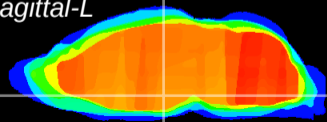

Coronal

Sagittal-R

Sagittal-L

ViBrism: CX01425
Horizontal

DM