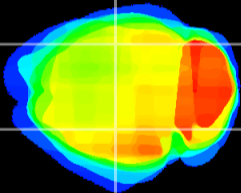

Coronal

Sagittal-R

Sagittal-L

ViBrism: CX01426
Horizontal

CA2/CA3