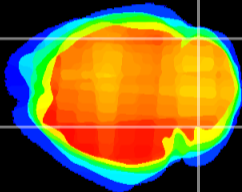

Coronal

Sagittal-R

Sagittal-L

ViBrism: CX01427
Horizontal

Cb lobe