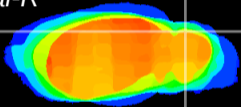

Coronal

Sagittal-R

Sagittal-L

ViBrism: CX01427
Horizontal

Cb lobe