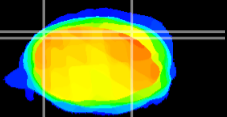

Coronal

Sagittal-R

Sagittal-L

ViBrism: CX01427
Horizontal

Cb lobe