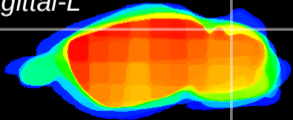

Coronal

Sagittal-R

Sagittal-L

ViBrism: CX01427
Horizontal

Cb lobe