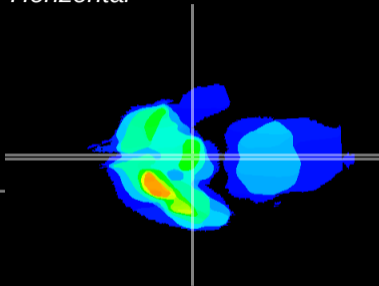

Coronal

Sagittal-R

Sagittal-L

ViBrism: CX01429
Horizontal

ME