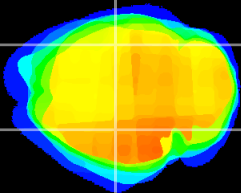

Coronal

Sagittal-R

Sagittal-L

ViBrism: CX01430
Horizontal

CA2/CA3