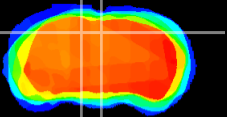

Coronal

Sagittal-R

Sagittal-L

ViBrism: CX01431
Horizontal

SC