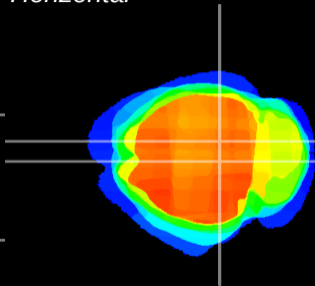

Coronal

Sagittal-R

Sagittal-L

ViBrism: CX01431
Horizontal

SC