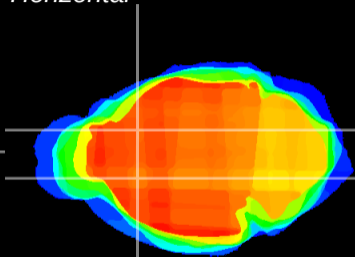

Coronal

Sagittal-R

Sagittal-L

ViBrism: CX01432
Horizontal

CPU medial