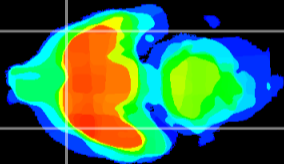

Coronal

Sagittal-R

Sagittal-L

ViBrism: CX01432
Horizontal

Pir