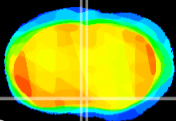

Coronal

Sagittal-R

Sagittal-L

ViBrism: CX01433
Horizontal

MPA