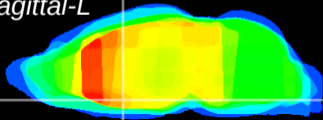

Coronal

Sagittal-R

Sagittal-L

ViBrism: CX01433
Horizontal

MPA