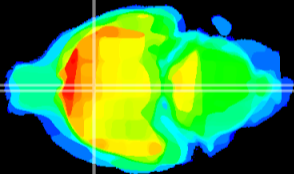

Coronal

Sagittal-R

Sagittal-L

ViBrism: CX01433
Horizontal

MPA