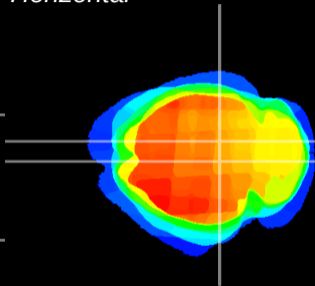

Coronal

Sagittal-R

Sagittal-L

ViBrism: CX01436
Horizontal

SC