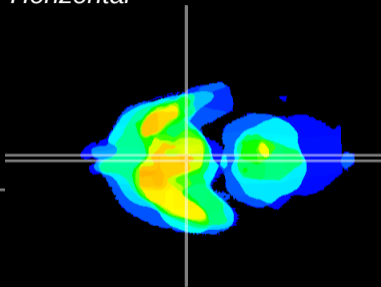

Coronal

Sagittal-R

Sagittal-L

ViBrism: CX01440  
Horizontal

Arc