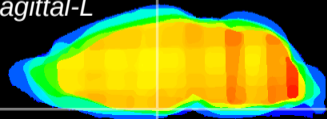

Coronal

Sagittal-R

Sagittal-L

ViBrism: CX01440  
Horizontal

Arc