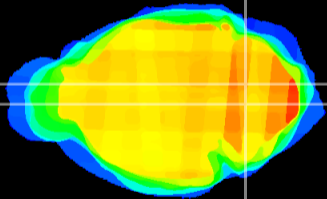

Coronal

Sagittal-R

Sagittal-L

ViBrism: CX01440
Horizontal

MVe