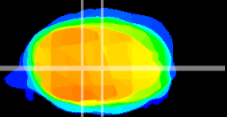

Coronal

Sagittal-R

Sagittal-L

ViBrism: CX01440
Horizontal

MVe