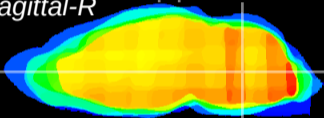

Coronal

Sagittal-R

Sagittal-L

ViBrism: CX01440
Horizontal

MVe