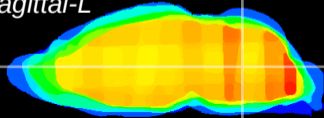

Coronal

Sagittal-R

Sagittal-L

ViBrism: CX01440
Horizontal

MVe