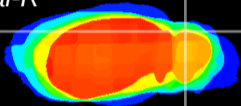

Coronal

Sagittal-R

Sagittal-L

ViBrism: CX01448
Horizontal

Cb lobe