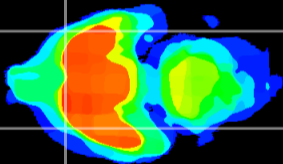

Coronal

Sagittal-R

Sagittal-L

ViBrism: CX01448
Horizontal

Pir