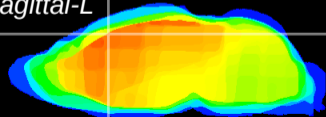

Coronal

Sagittal-R

Sagittal-L

ViBrism: CX01452
Horizontal

Cx motor