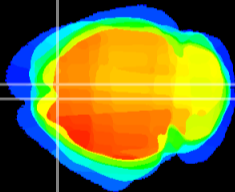

Coronal

Sagittal-R

Sagittal-L

ViBrism: CX01452
Horizontal

Cx motor