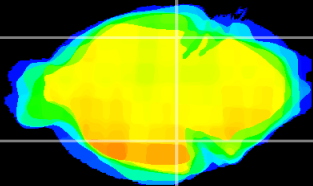

Coronal

Sagittal-R

Sagittal-L

ViBrism: CX01457
Horizontal

ventral S