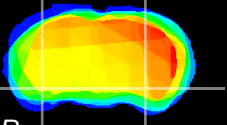

Coronal

Sagittal-R

Sagittal-L

ViBrism: CX01457
Horizontal

ventral S