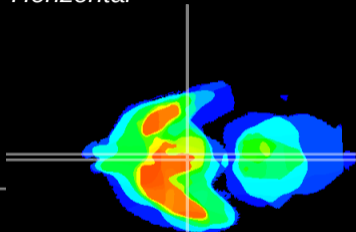

Coronal

Sagittal-R

Sagittal-L

ViBrism: CX01459
Horizontal

Arc