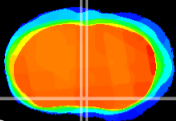

Coronal

Sagittal-R

Sagittal-L

ViBrism: CX01459
Horizontal

MPA