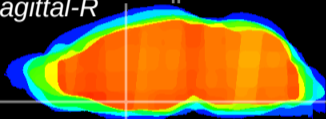

Coronal

Sagittal-R

Sagittal-L

ViBrism: CX01459
Horizontal

MPA