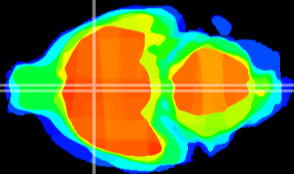

Coronal

Sagittal-R

Sagittal-L

ViBrism: CX01459
Horizontal

MPA