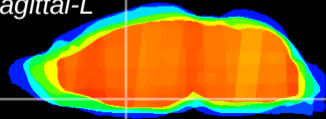

Coronal

Sagittal-R

Sagittal-L

ViBrism: CX01459
Horizontal

MPA