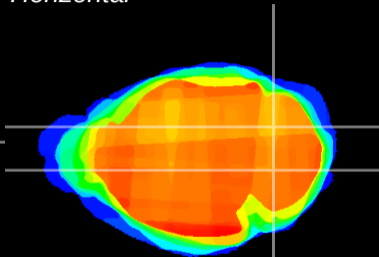

Coronal

Sagittal-R

Sagittal-L

ViBrisM: CX01461
Horizontal

Cb nucleus