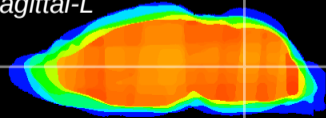

Coronal

Sagittal-R

Sagittal-L

ViBrism: CX01462
Horizontal

MVe