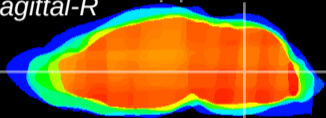

Coronal

Sagittal-R

Sagittal-L

ViBrism: CX01462
Horizontal

MVe