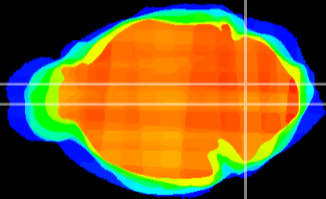

Coronal

Sagittal-R

Sagittal-L

ViBrism: CX01462
Horizontal

MVe