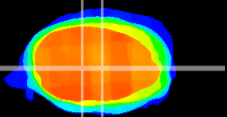

Coronal

Sagittal-R

Sagittal-L

ViBrism: CX01462
Horizontal

MVe