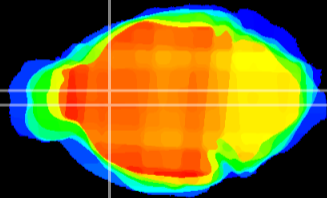

Coronal

Sagittal-R

Sagittal-L

ViBrism: CX01469
Horizontal

LS