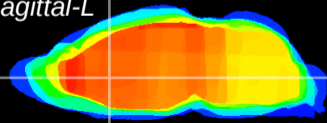

Coronal

Sagittal-R

Sagittal-L

ViBrism: CX01469
Horizontal

LS