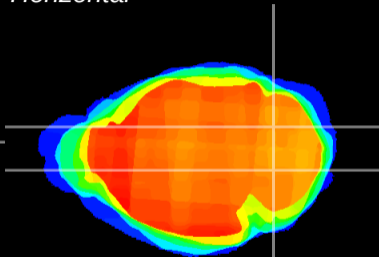

Coronal

Sagittal-R

Sagittal-L

ViBrism: CX01470
Horizontal

Cb nucleus