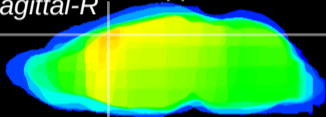

Coronal

Sagittal-R

Sagittal-L

ViBrism: CX01475
Horizontal

Cx motor