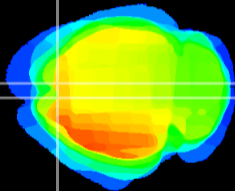

Coronal

Sagittal-R

Sagittal-L

ViBrism: CX01475
Horizontal

Cx motor