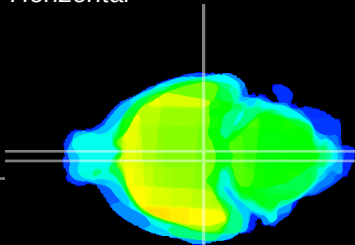

Coronal

Sagittal-R

Sagittal-L

ViBrism: CX01475
Horizontal

M