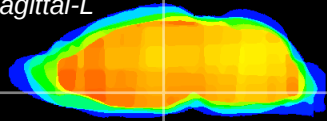

Coronal

Sagittal-R

Sagittal-L

ViBrism: CX01482
Horizontal

DM