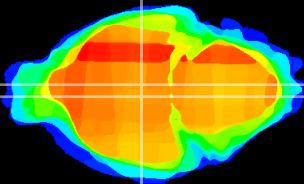

Coronal

Sagittal-R

Sagittal-L

ViBrism: CX01482
Horizontal

DM