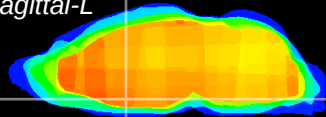

Coronal

Sagittal-R

Sagittal-L

ViBrism: CX01482
Horizontal

MPA