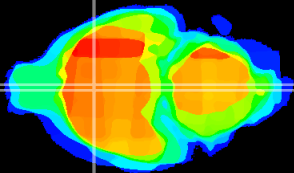

Coronal

Sagittal-R

Sagittal-L

ViBrism: CX01482
Horizontal

MPA