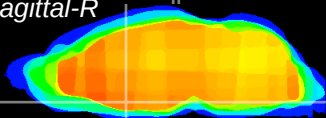

Coronal

Sagittal-R

Sagittal-L

ViBrism: CX01482
Horizontal

MPA