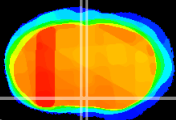

Coronal

Sagittal-R

Sagittal-L

ViBrism: CX01482
Horizontal

MPA