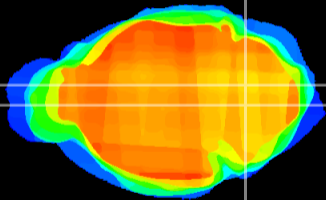

Coronal

Sagittal-R

Sagittal-L

ViBrism: CX01483
Horizontal

MVe