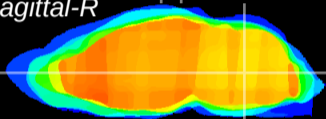

Coronal

Sagittal-R

Sagittal-L

ViBrism: CX01483
Horizontal

MVe