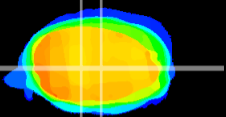

Coronal

Sagittal-R

Sagittal-L

ViBrism: CX01483
Horizontal

MVe