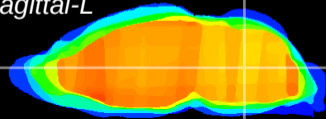

Coronal

Sagittal-R

Sagittal-L

ViBrism: CX01483
Horizontal

MVe