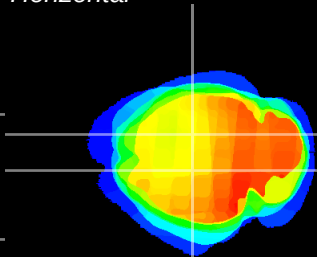

Coronal

Sagittal-R

Sagittal-L

ViBrism: CX01484
Horizontal

CA1