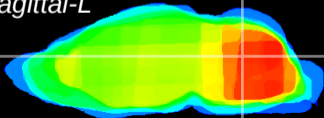

Coronal

Sagittal-R

Sagittal-L

ViBrism: CX01488  
Horizontal

Cb nucleus