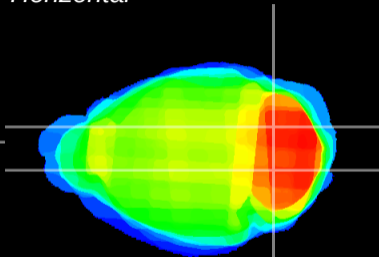

Coronal

Sagittal-R

Sagittal-L

ViBrism: CX01488  
Horizontal

Cb nucleus