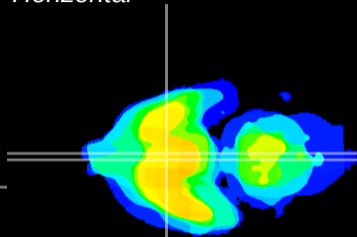

Coronal

Sagittal-R

Sagittal-L

ViBrism: CX01489
Horizontal

SCN