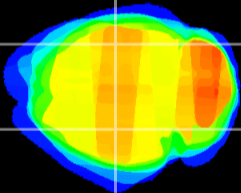

Coronal

Sagittal-R

Sagittal-L

ViBrism: CX01492
Horizontal

CA2/CA3