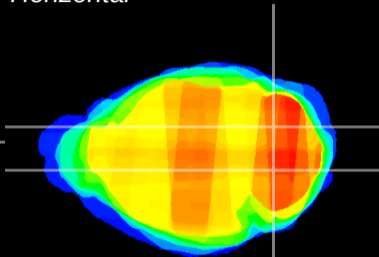

Coronal

Sagittal-R

Sagittal-L

ViBrism: CX01492
Horizontal

Cb nucleus