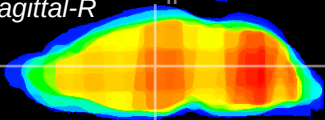

Coronal

Sagittal-R

Sagittal-L

ViBrism: CX01492
Horizontal

MD