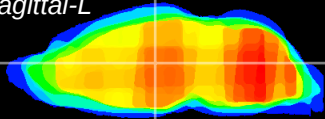

Coronal

Sagittal-R

Sagittal-L

ViBrism: CX01492
Horizontal

MD