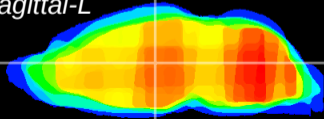

Coronal

Sagittal-R

Sagittal-L

ViBrism: CX01492
Horizontal

MD