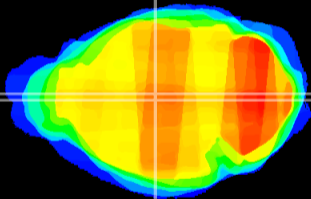

Coronal

Sagittal-R

Sagittal-L

ViBrism: CX01492
Horizontal

MD