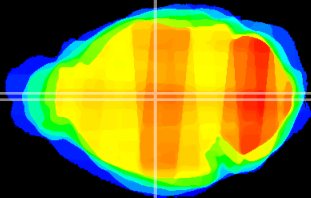

Coronal

Sagittal-R

Sagittal-L

ViBrism: CX01492
Horizontal

MD