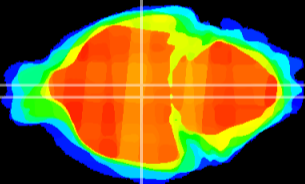

Coronal

Sagittal-R

Sagittal-L

ViBrism: CX01497
Horizontal

DM